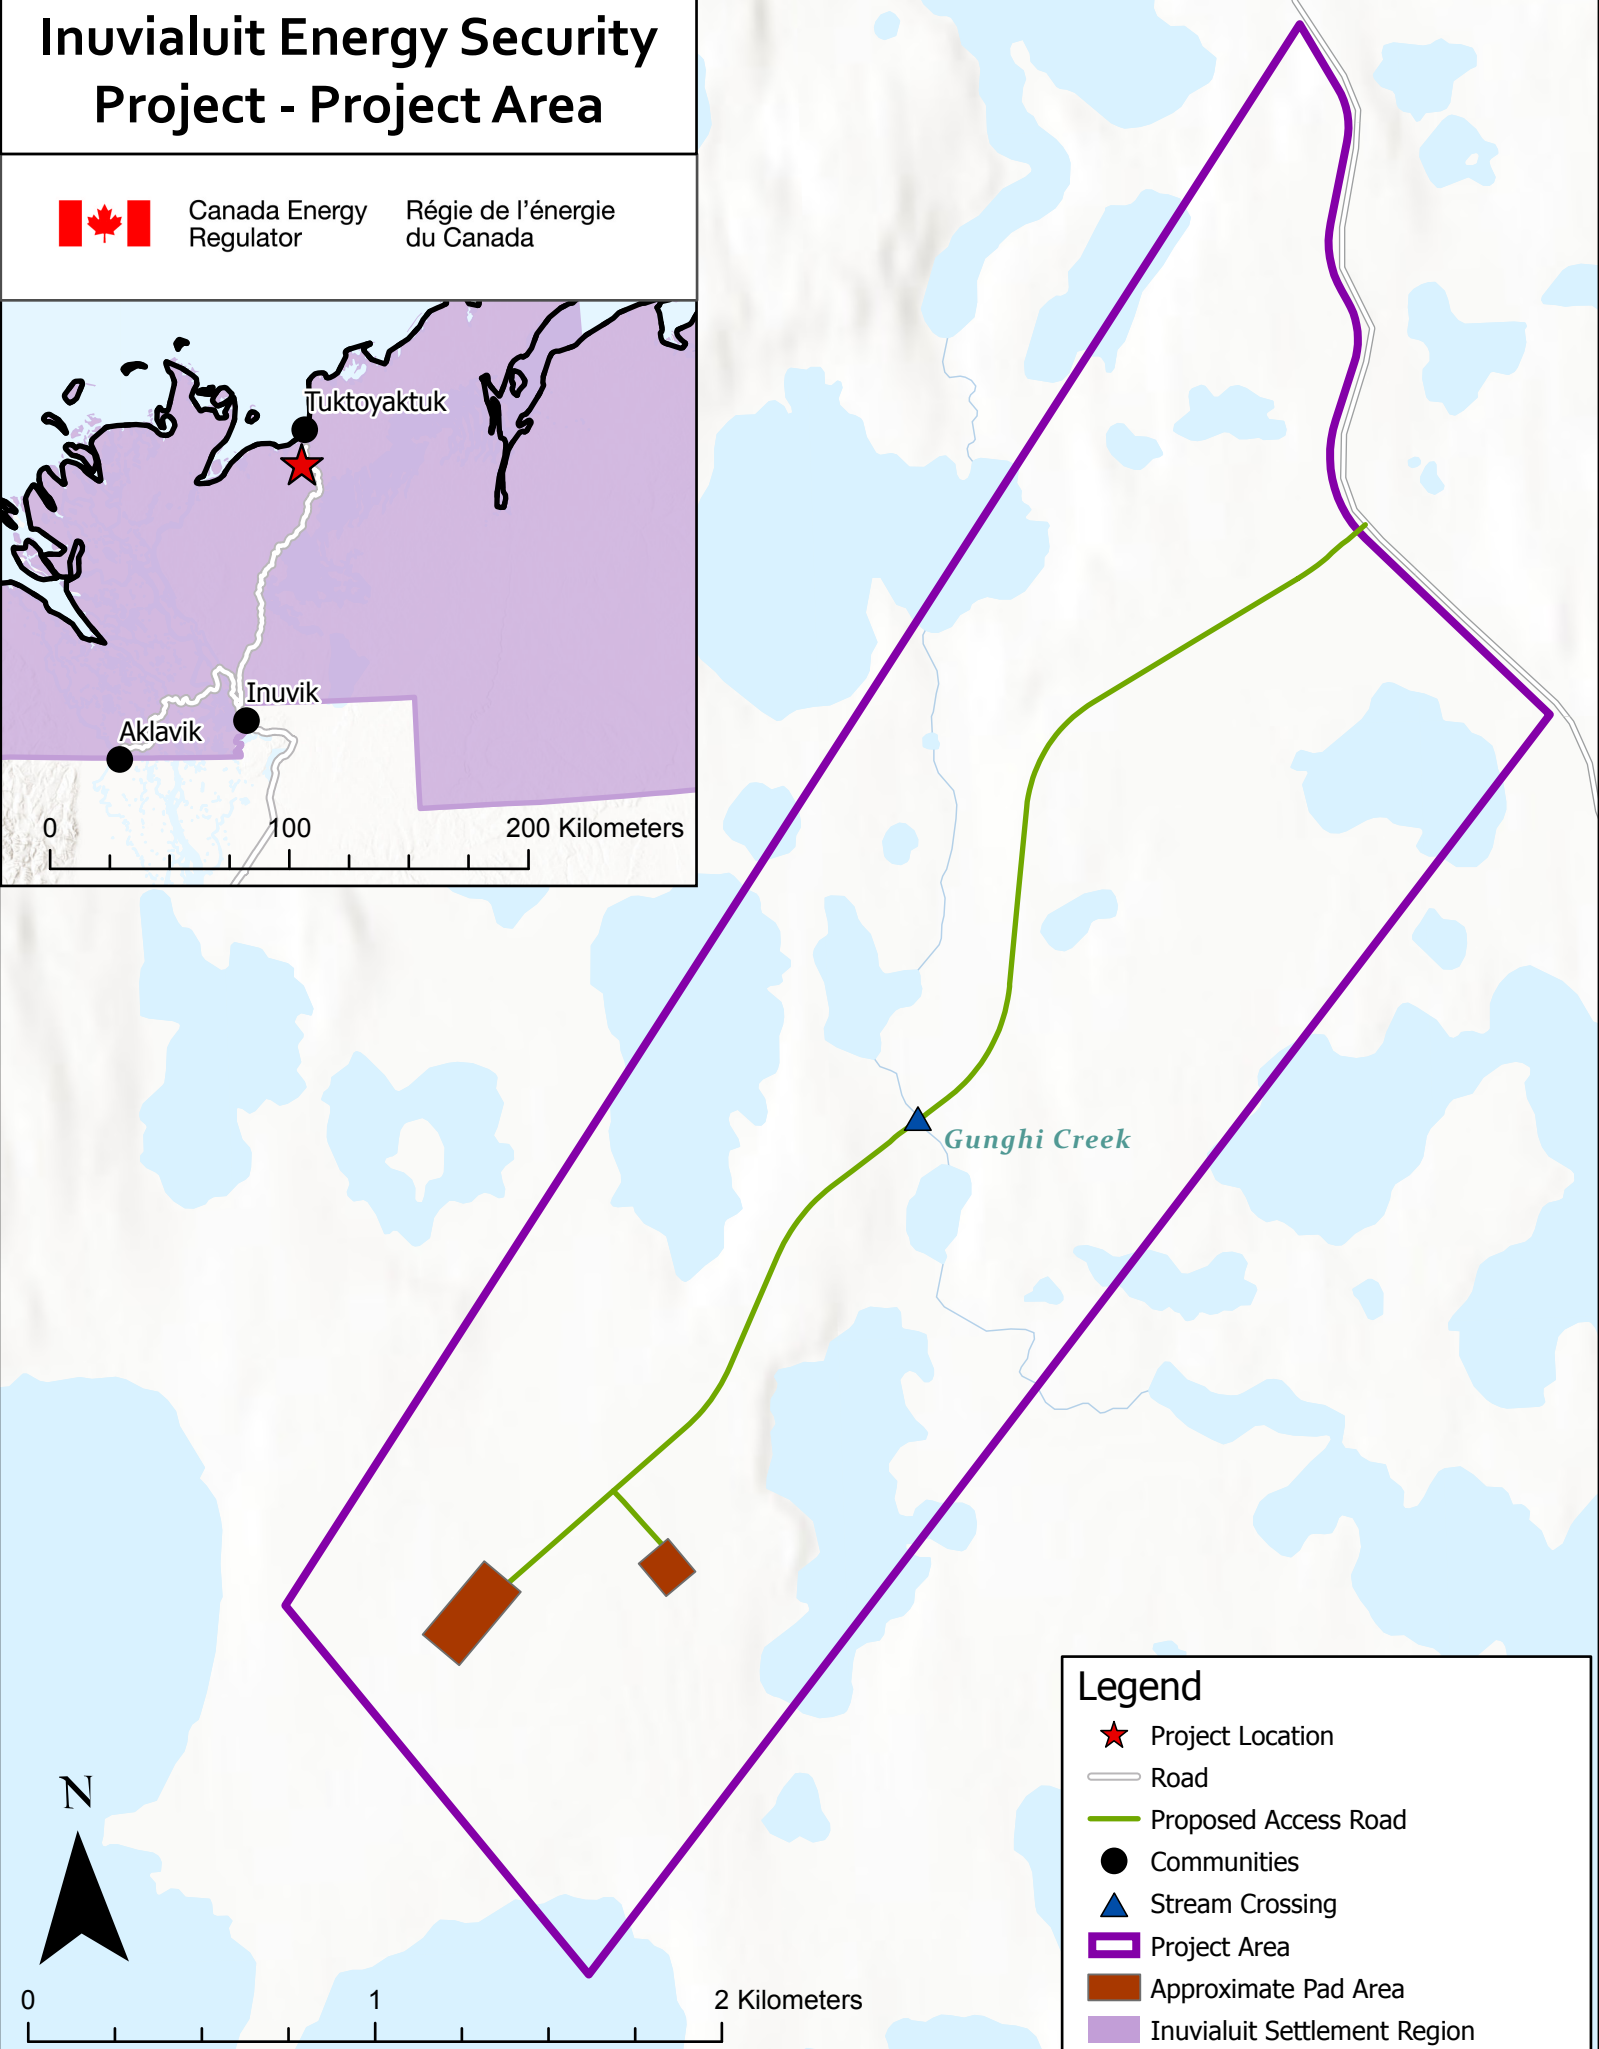

Inuvialuit Energy Security Project - Project Area

Canada Energy Regulator

Régie de l'énergie du Canada

Legend

- ★ Project Location
- Road
- Proposed Access Road
- Communities
- ▲ Stream Crossing
- ▭ Project Area
- ▭ Approximate Pad Area
- ▭ Inuvialuit Settlement Region